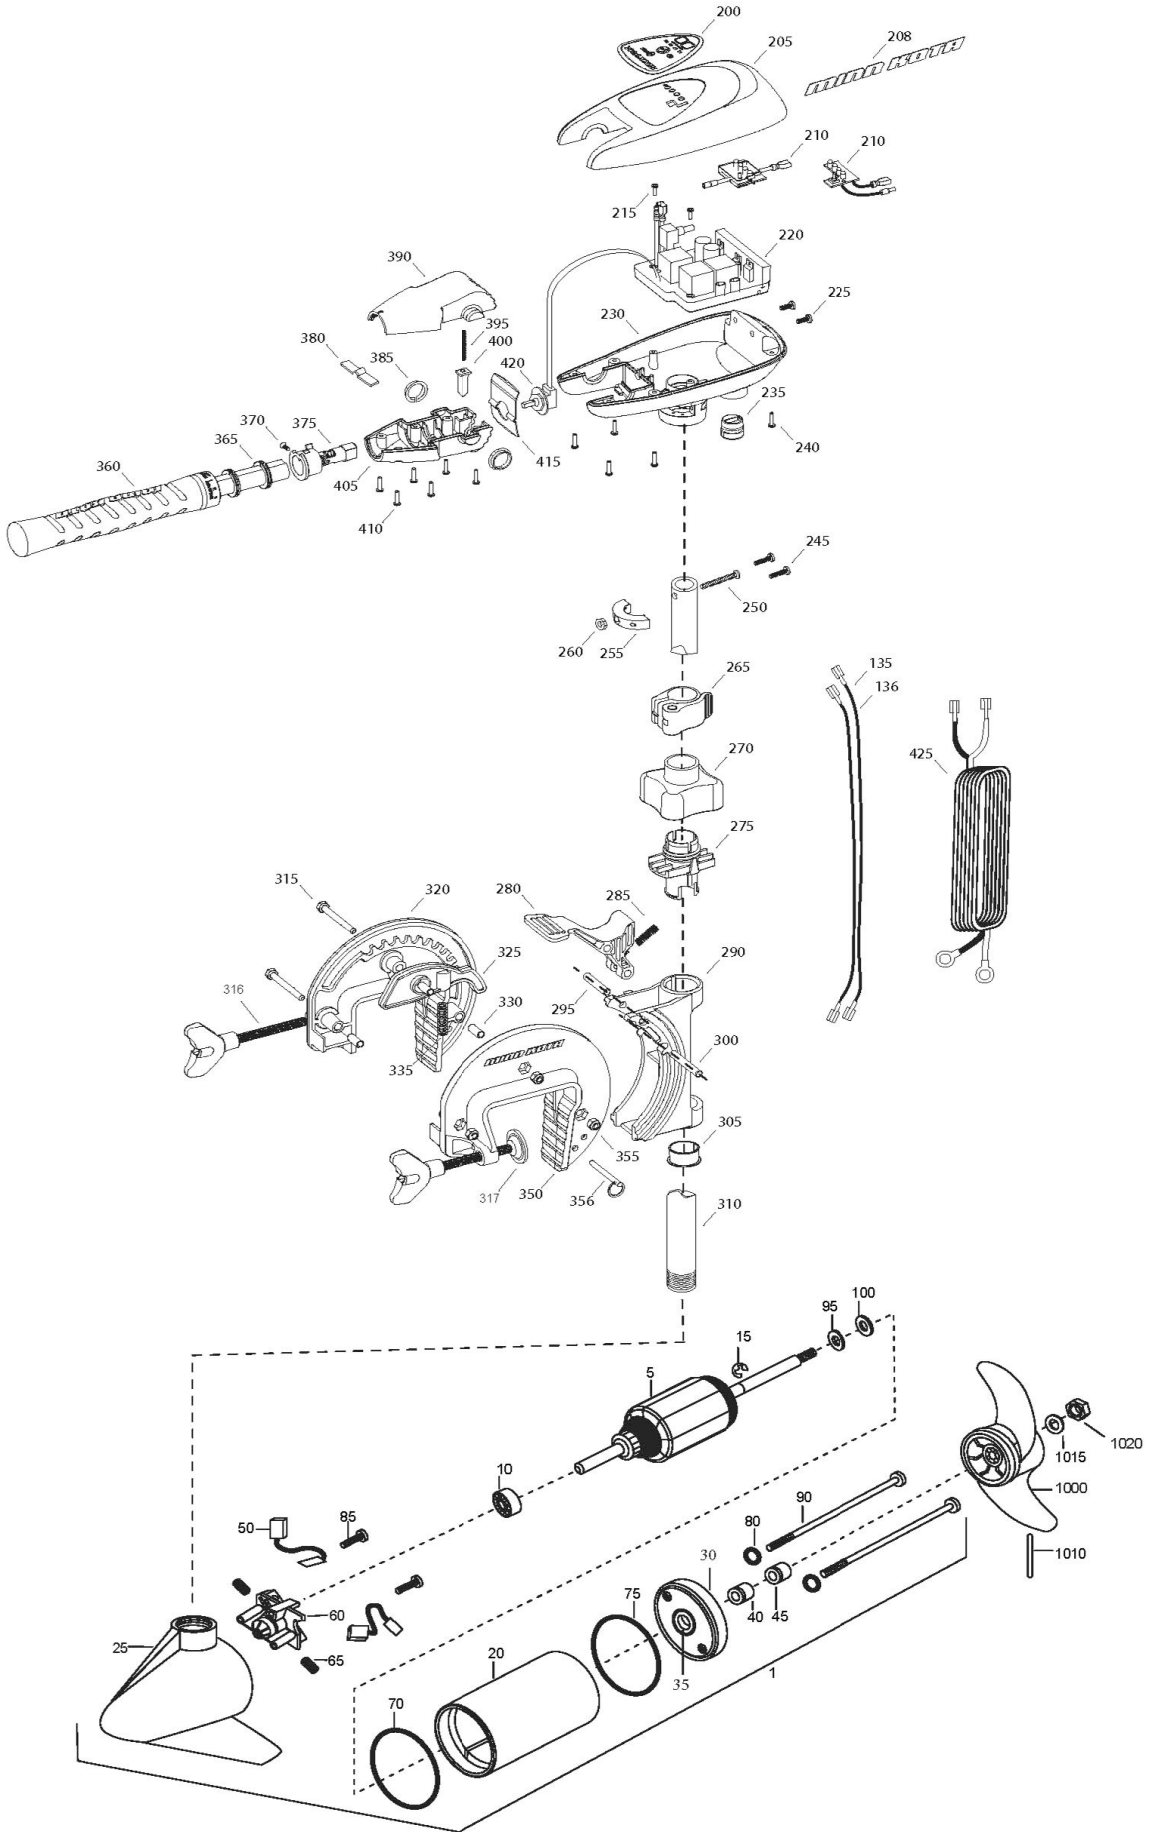

**TRAXXIS 45**  
**45 LBS THRUST**  
**12 VOLT 42 AMPS**  
**36" SHAFT**

for use with "N" serial numbers  
2-year warranty

Item	P/N	Description	Qty	Item	P/N	Description	Qty
1	2069257	12V Motor 36" FW	1	317	2011710	Washer - clamp screw	2
5	2-100-204	Armature assembly	1	320	2771950	Bracket, right, FW	1
10	140-010	Bearing	1	325	2067905	Cam deactivator	1
15	788-015	Retaining ring	1	330	2067306	Bushing, dowel 1/4 x 1/2	3
20	2-200-079	Center housing assembly	1	335	2062702	Spring, cam deactivator	1
25	421-132	Brush end housing assembly	1	■	2881380	Clamp screw kit	2 per kit
30	2-400-187	Plain end housing assembly	1	350	2771955	Bracket, left, FW	1
35	144-049	Flange bearing	1	355	2263104	Nut, 1/4-20, nylock, Zinc	3
40	880-003	Seal	1	356	2062604	Pin, stop	1
45	880-006	Seal with shield	1				
50	188-052	Brush	2	■	2990957	Handle assy, VARS [360-410]	1
55	N/A			360	2990456	Grip/handle assy, VARS [360-375]	1
60	738-030	Brush plate assembly	1	365	2060015	Bearing, handle	2
65	975-032	Brush spring	2	370	2063405	Screw, #6 PFH SS	1
70	701-041	O-ring, motor, front	1	375	2884092	Yoke / spider assy, VARS	1
75	701-039	O-ring, motor, rear	1	380	2302742	Spring, detent, off	1
80	701-007	O-ring, thru-bolt	2	385	2060005	Bearing, handle pivot	2
85	830-001	Screw, 8-32	2	390	2060900	Handle pivot, top	1
90	830-078	Thru-bolt	2	395	2302745	Spring, release button	1
95	990-067	Washer, steel	2	400	2063700	Button, release	1
100	990-070	Washer, nylatron	2	405	2060905	Handle pivot, bottom	1
135	640-001	Leadwire, black	1	410	2303412	Screw, #6 x 5/8 SS	6
136	640-101	Leadwire, red	1				
■	2883460	Seal and O-ring Kit		415	2062715	Spring, handle pivot	1
				420	2061700	Washer, pot holder	1
200	2065679	Decal, c-box cover	1	425	2992523	Leadwire assy, includes [235]	1
205	2060295	C-box cover	1				
208	2325665	Decal - MinnKota	2	■	1378121	Propeller kit	
210	2074070	Battery meter, 12v FW	1	1000	2061122	Propeller	1
215	3043427	Screw, #8 x 7/8 SS	2	1010	2092600	Drive pin, small	1
220	2184016	Control board, 12V	1	1015	2151726	Washer, prop, small	1
■	2888411	Potentiometer Replacement Kit		1020	2053101	Nut, nylock, prop, small	1
225	2303434	Screw, #8-30 x 5/8 SS	2				
230	2062501	Control box, VARS, FW	1				
235	2062905	Strain relief	1				
240	2303412	Screw, #6 x 5/8 SS	6				
245	2263434	Screw, #8 x 1 SS	2				
250	2383407	Screw, #10-24 x 2 SS	1				
255	2061515	Collar, c-box	1				
260	2383124	Nut, 10-24, nylock, SS	1				
265	2991521	Cam lock/depth collar assy	1				
■	2991795	Bracket assy, Composite [270-356]	1				
270	2060100	Knob, steering tension, soft	1				
275	2068400	Collet	1				
280	2064200	Lock arm	1				
285	2062701	Spring, lock arm	1				
290	2061821	Hinge	1				
295	2062602	Pin, lock, Zinc	1				
300	2062602	Pin, lock, Zinc	1				
305	2037301	Bushing, hinge	1				
310	2032052	Tube 36"	1				
315	2063500	Bolt 1/4-20 x 2 3/8", Zinc	3				
316	2061300	Screw - clamp	2				