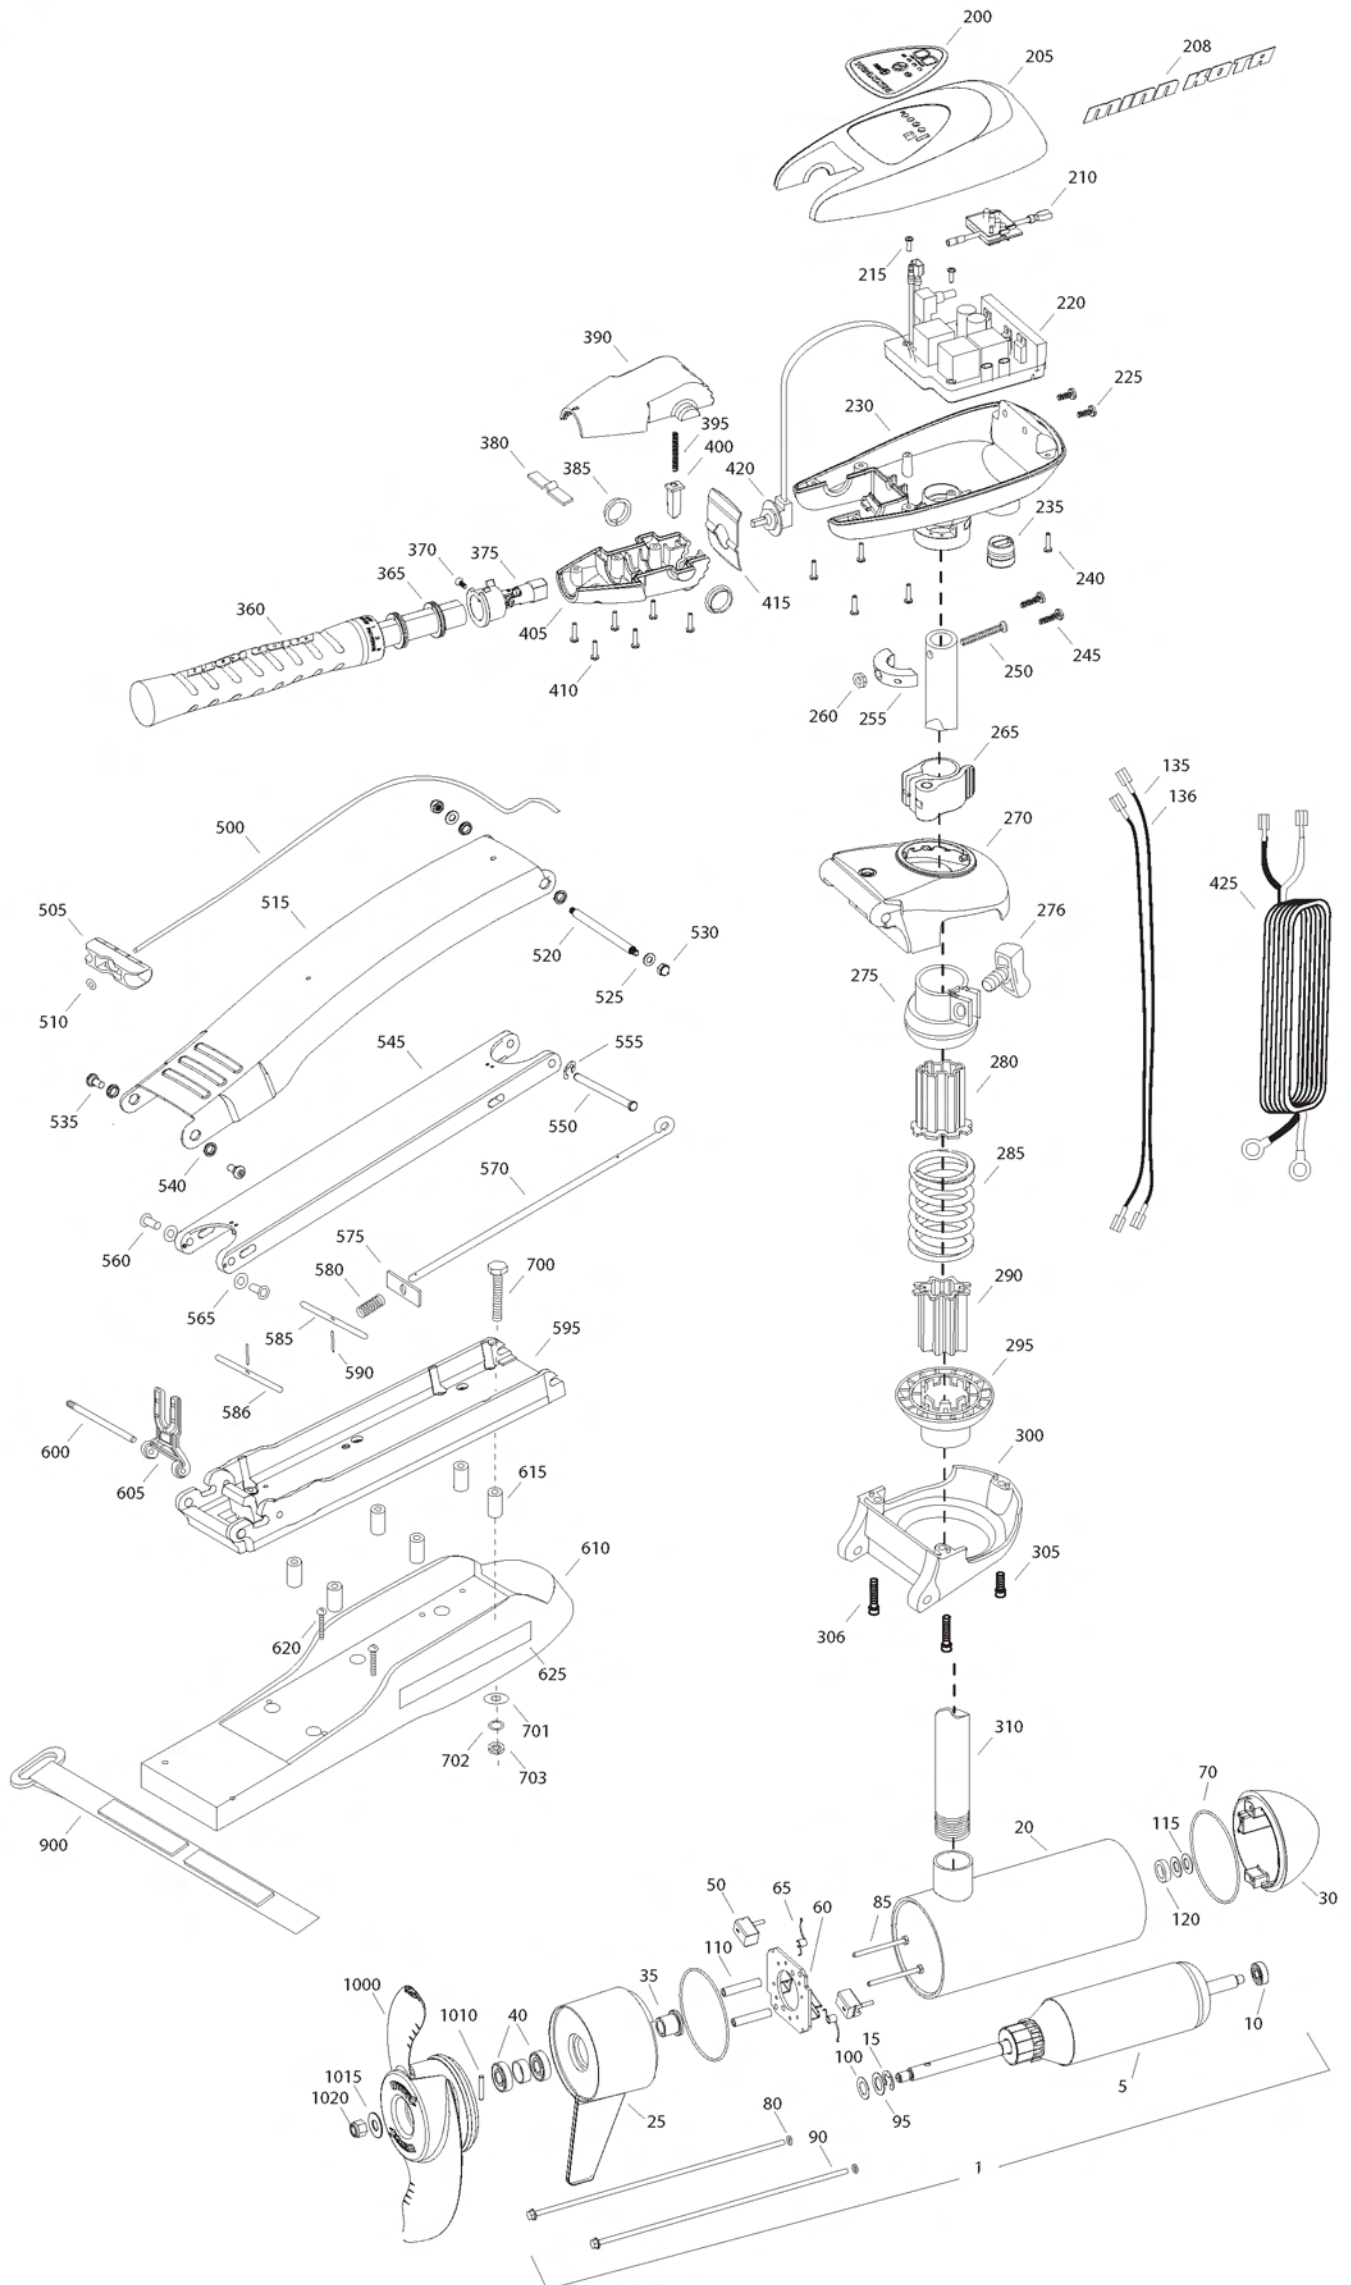

**RT80/SM**  
**80 LBS THRUST**  
**24 VOLT 56 AMPS**  
**52" SHAFT**

for use with "N" serial numbers  
2-year warranty

Item	P/N	Description	Qty	Item	P/N	Description	Qty	Item	P/N	Description	Qty
1	2316228	24V Motor 52" SW	1					900	2263804	Strap, hold down	1
5	2-100-214	Armature assembly	1	■	2990957	Handle assy, VARS [360-410]	1				
10	140-010	Bearing	1	360	2990456	Grip/handle assy, VARS [360-375]	1	■	1378132	Propeller kit WW2	
15	788-040	Retaining ring	1	365	2060015	Bearing, handle	2	■	2994876	Propeller bag assy	
20	2-200-397	Center housing assembly	1	370	2063405	Screw, #6 PFH SS	1	1000	2331160	Propeller WW2	1
25	2-300-340	Brush end housing assembly	1	375	2884092	Yoke / spider assy, VARS	1	1010	2262658	Drive pin, large	1
30	421-376	Plain end housing assembly STD	1	380	2302742	Spring, detent, off	1	1015	2091701	Washer, prop, large	1
35	144-017	Flange bearing	1	385	2060005	Bearing, handle pivot	2	1020	2198401	Nut, nylock, prop, Anode	1
40	880-025	Seal	2	390	2060900	Handle pivot, top	1				
50	188-094	Brush	2	395	2302745	Spring, release button	1				
60	9-738-004	Brush plate assembly	1	400	2063700	Button, release	1				
65	975-041	Brush spring	2	405	2060905	Handle pivot, bottom	1				
70	701-043	O-ring, motor	2	410	2303412	Screw, #6 x 5/8 SS	6				
80	701-009	O-ring, thru-bolt	2								
85	830-027	Screw, 10-32 x 2	2	415	2062715	Spring, handle pivot	1				
90	830-094	Thru-bolt	2	420	2061700	Washer, pot holder	1				
95	990-051	Washer, steel	2	425	2992523	Leadwire assy	1				
100	990-052	Washer, nylatron	2								
110	973-025	Spacer, brush plate	2	■	2991845	Mount, Bow Assy bow guard	1				
115	992-010	Washer, Belleville	2			[500-625]					
120	990-045	Spacer, thrust	1	500	2251601	Rope	1				
135	640-018	Leadwire, black	1	505	2150400	Pull grip	1				
136	640-123	Leadwire, red	1	510	2151700	Washer	1				
■	2889460	Seal and O-ring Kit		515	2264244	Arm, upper, std, sw	1				
				520	2262604	Pin, bowguard, upper	1				
200	2195659	Decal, c-box cover	1	525	2261722	Washer, 5/16", ss	2				
205	2060296	C-box cover	1	530	2223100	Nut, 5/16-18 SS	2				
208	2325666	Decal - MinnKota	2	535	2263500	Bolt, shoulder	2				
210	2074081	Battery meter, 24v SW	1	540	2293501	Bushing, SS	2				
215	3043427	Screw, #8 x 7/8 SS	2	545	2994351	Arm, Lower, std, sw	1				
220	2184017	Control board, 24/36V	1	550	2262622	Pin, clevis ss	1				
■	2888411	Potentiometer Replacement Kit		555	2263011	E-clip, ss	1				
225	2303434	Screw, #8-30 x 5/8 SS	2	560	2267318	Bushing, nyloner	2				
230	2062503	Control box, VARS, SW	1	565	2261708	Washer, spacer, .010 thk	as reqd				
235	2062905	Strain relief	1	570	2153603	Eyeshaft, ss	1				
240	2303412	Screw, #6 x 5/8 SS	6	575	2262703	Spring stop	1				
245	2263434	Screw, #8 x 1 SS	2	580	2152701	Spring, lock bar, ss	1				
250	2383407	Screw, #10-24 x 2 SS	1	585	2233621	Lock bar, front, ss	1				
255	2061517	Collar, c-box	1	586	2233623	Lock bar, back, ss	1				
260	2383124	Nut, 10-24, nylock, SS	1	590	2152612	Spring pin, ss	2				
265	2991521	Cam lock/depth collar assy	1	595	2773983	Bowplate w/ insert, std, sw	1				
				600	2260505	Hinge pin, ss	1				
■	2991764	Bowguard Assembly SW [270-306]	1	605	2293811	Yoke, Max	1				
270	2991779	Bracket, top	1	610	2263917	Motor rest, std, sw	1				
275	2261525	Spring sleeve, Upper	1	615	2261505	Spacer, motor rest	6				
276	2011366	Knob, collar, ss	1	620	2263434	Screw, #8, SS	2				
280	2264702	Tube insert, bowmount	2	625	2065677	Decal, motor rest	2				
285	2262705	Spring, bowguard	1								
295	2261535	Spring sleeve, Lower	1	■	2994830	Bag assembly	1				
300	2991777	Bracket Assy, bottom	1	700	2263431	Screw, 1/4-20 x 3 1/2" PPH, SS	6				
305	2263422	Screw, 5/16 x 1" SHCS ss	1	701	2301720	Washer, rubber mounting	6				
306	2263424	Screw, 5/16 x 2.5" SHCS ss	2	702	2261713	Washer, 1/4 SS	6				
				703	2263101	Nut, 1/4-20 Nylock, SS	6				
310	2002014	Tube Composite 52"	1								