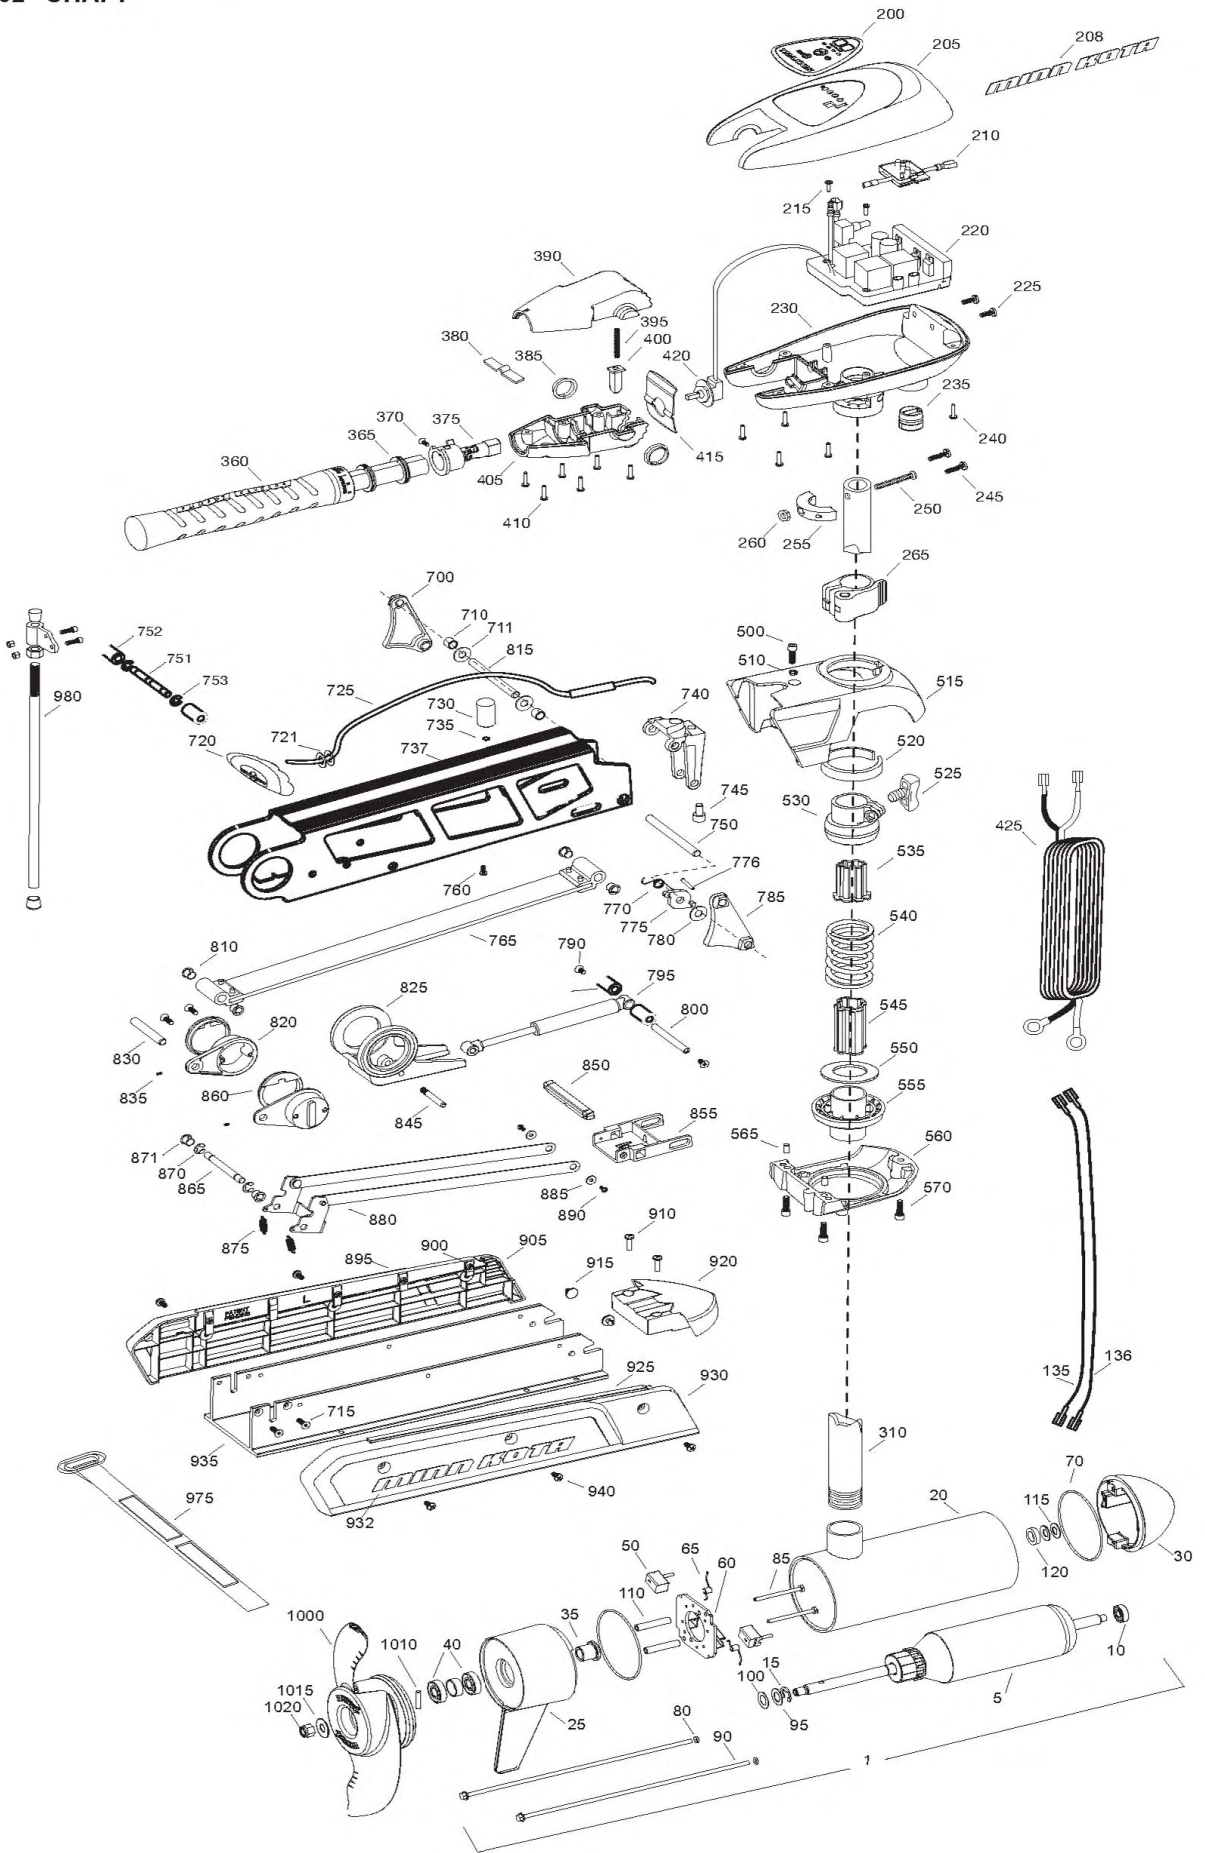

**FORTREX 101/HC**  
**101 LBS THRUST**  
**36 VOLTS 46 AMPS**  
**52" SHAFT**

for use with "N" serial numbers  
2-year warranty

Item	P/N	Description	Qty	Item	P/N	Description	Qty	Item	P/N	Description	Qty	Item	P/N	Description	Qty
1	2316285	36V Motor 52" FW	1	370	2063405	Screw, #6 PFH SS	1	765	2993819	Inner arm assembly, short, 52"	1	1010	2262658	Drive pin, large	1
5	2-100-216	Armature assembly	1	375	2884092	Yoke / spider assy, VARS	1	770	2042711	Spring, torsion	1	1015	2091701	Washer, prop, large	1
10	140-010	Bearing	1	380	2302742	Spring, detent, off	1	775	2283620	Latch, safety	1	1020	2093101	Nut, nylock, prop, Anode	1
15	788-040	Retaining ring	1	385	2060005	Bearing, handle pivot	2	776	2282611	Spring, safety latch	1				
20	2-200-110	Center housing assembly	1	390	2060900	Handle pivot, top	1	780	2281704	Washer 7/16 nylon	1	■	2994887	Bag assembly	1
25	2-300-160	Brush end housing assembly	1	395	2302745	Spring, release button	1	785	2280805	Link, bowguard mount, right	1				
30	421-276	Plain end housing assy. STD	1	400	2063700	Button, release	1	790	2283410	Screw 1/4-20 x 1/2 PFH	2				
35	144-017	Flange bearing	1	405	2060905	Handle pivot, bottom	1	795	2288400	Gas spring, 101#, short	1				
40	880-025	Seal	2	410	2303412	Screw, #6 x 5/8 SS	6	796	2281710	Spacer, gas spring	2				
50	188-094	Brush	2	415	2062715	Spring, handle pivot	1	800	2282610	Pin, upper, shock	1				
60	9-738-004	Brush plate assembly	1	420	2061700	Washer, pot holder	1	810	2280005	Bearing, nyliner 7/16"	4				
65	975-041	Brush spring	2	425	2992521	Leadwire assy	1	815	2282600	Pin, 7/16 x 4 7/8	1				
70	701-043	O-ring, motor	2					820	2281932	Bracket, rear pivot	2				
80	701-009	O-ring, thru-bolt	2	■	2991758	Bowguard Assy FW [500-570]	1	825	2281501	Yoke, shock mount	1				
85	830-027	Screw, 10-32 x 2	2	500	2263422	Screw, 5/16 x 1 SHCS	1	830	2282606	Pin, 7/16 x 4 1/2	1				
90	830-096	Thru-bolt	2	510	2281700	Washer, 5/16 highcollar lock	1	835	2283402	Screw, set, 6-32 x 1/4	2				
95	990-051	Washer, steel	2	515	2281942	Bowguard top	1	845	2282604	Pin, Knurled 5/16 x 2	1				
100	990-052	Washer, nylatron	2	520	2280001	Bearing, Bowguard top	1	850	2283615	Latch bar	1				
110	973-025	Spacer, brush plate	2	525	2011365	Knob, ss	1	855	2283610	Bracket - latch/strap, rope pull	1				
115	992-010	Washer, Belleville	2	530	2261525	Spring sleeve, upper	1	860	2287300	Bushing, rear pivot	2				
120	990-045	Spacer, thrust	1	535	2264702	Tube insert, upper	1	865	2282602	Pin, 3/8 x 3 3/4	1				
135	640-018	Leadwire, black	1	540	2262705	Spring, bowguard	1	870	2263011	E-ring, 3/8 shaft	2				
136	640-123	Leadwire, red	1	545	2282000	Tube insert, lower	1	871	2280008	Bearing, Iglide	2				
■	2889460	Seal and O-ring Kit		550	2281525	Spacer, lower spring	1	875	2282720	Spring, extension	2				
				555	2281520	Spring sleeve, lower	1	880	2773600	Latch strap assembly, short	1				
				560	2991727	Bowguard bottom	1	885	2261732	Washer 8, nylon	2				
200	2285609	Decal, c-box cover 101#	1	565	2262632	Spring pin 1/4 x 5/8, ss	2	890	2373450	Screw 8-18 x 3/8	2				
205	2060295	C-box cover	1	570	2263423	Screw, 5/16 x 1, ZP	3								
208	2325665	Decal - MinnKota	2					■	2993911	Sideplate assy., short, left, fw	1				
210	2074072	Battery meter, 36v FW	1					895	2288625	Support, left sideplate	1				
215	3043427	Screw, #8 x 7/8 SS	2	■	2991746	Mount, Fortrex, 52" [700-940]	1	900	2283408	Screw 8 x 3/8	8				
220	2184017	Control board, 24/36V	1	700	2280800	Link, bowguard mount, left	1	905	2283910	Sideplate, short, left, fw	1				
■	2888411	Potent. Replacement. Kit		710	2287303	Bushing, upper pins	2	910	2073408	Screw 1/4-20 x 7/8	2				
225	2303434	Screw, #8-30 x 5/8 SS	2	711	2287304	Bushing, delrin	2	915	2286700	Plug, spacer	2				
230	2062501	Control box, VARS, FW	1	715	2283400	Screw, 1/4-20 x 3/4 FHSC	4	920	2283900	Ramp, motor	1				
235	2062905	Strain relief	1	720	2880400	Pull grip assembly	1	■	2993920	Sideplate assy., short, right, fw	1				
240	2303412	Screw, #6 x 5/8 SS	6	721	2261732	Washer	2	925	2288620	Support, right sideplate	1				
245	2263434	Screw, #8 x 1 SS	2	725	2771601	Rope assembly	1	930	2283920	Sideplate, short, right, fw	1				
250	2383407	Screw, #10-24 x 2 SS	1	730	2281516	Spacer, inner arm	1	932	2285502	Decal, Sideplate, fw	2				
255	2061515	Collar, c-box	1	735	2281702	Washer, lock 1/4	1	935	2281902	Base extrusion, short, 52"	1				
260	2383124	Nut, 10-24, nylock, SS	1	737	2284202	Outer arm, short, 52"	1	940	2323405	Screw 1/4-20 x 1/2	6				
265	2991521	Cam lock/depth collar assy	1	740	2992302	Rope guide assembly	1								
				745	2281530	Insert, threaded	1	975	2773806	Strap hold down	1				
310	2032068	Tube Composite 52"	1	750	2282608	Pin, 7/16 x 5 5/32	1	980	2991928	Bracket stabilizer assembly	1				
				751	2282602	Pin, 3/8 x 3 3/4	1								
■	2990957	Handle assy, VARS [360-410]	1	752	2261505	Spacer	2	■	1378132	Propeller kit WW2					
360	2990456	Grip assy, VARS [360-375]	1	753	2263011	E-ring, 3/8 shaft	2	■	2994876	Propeller bag assy					
365	2060015	Bearing, handle	2	760	2223418	Screw, 1/4-20 x 1/2 BHCS	1	1000	2331160	Propeller WW2	1				