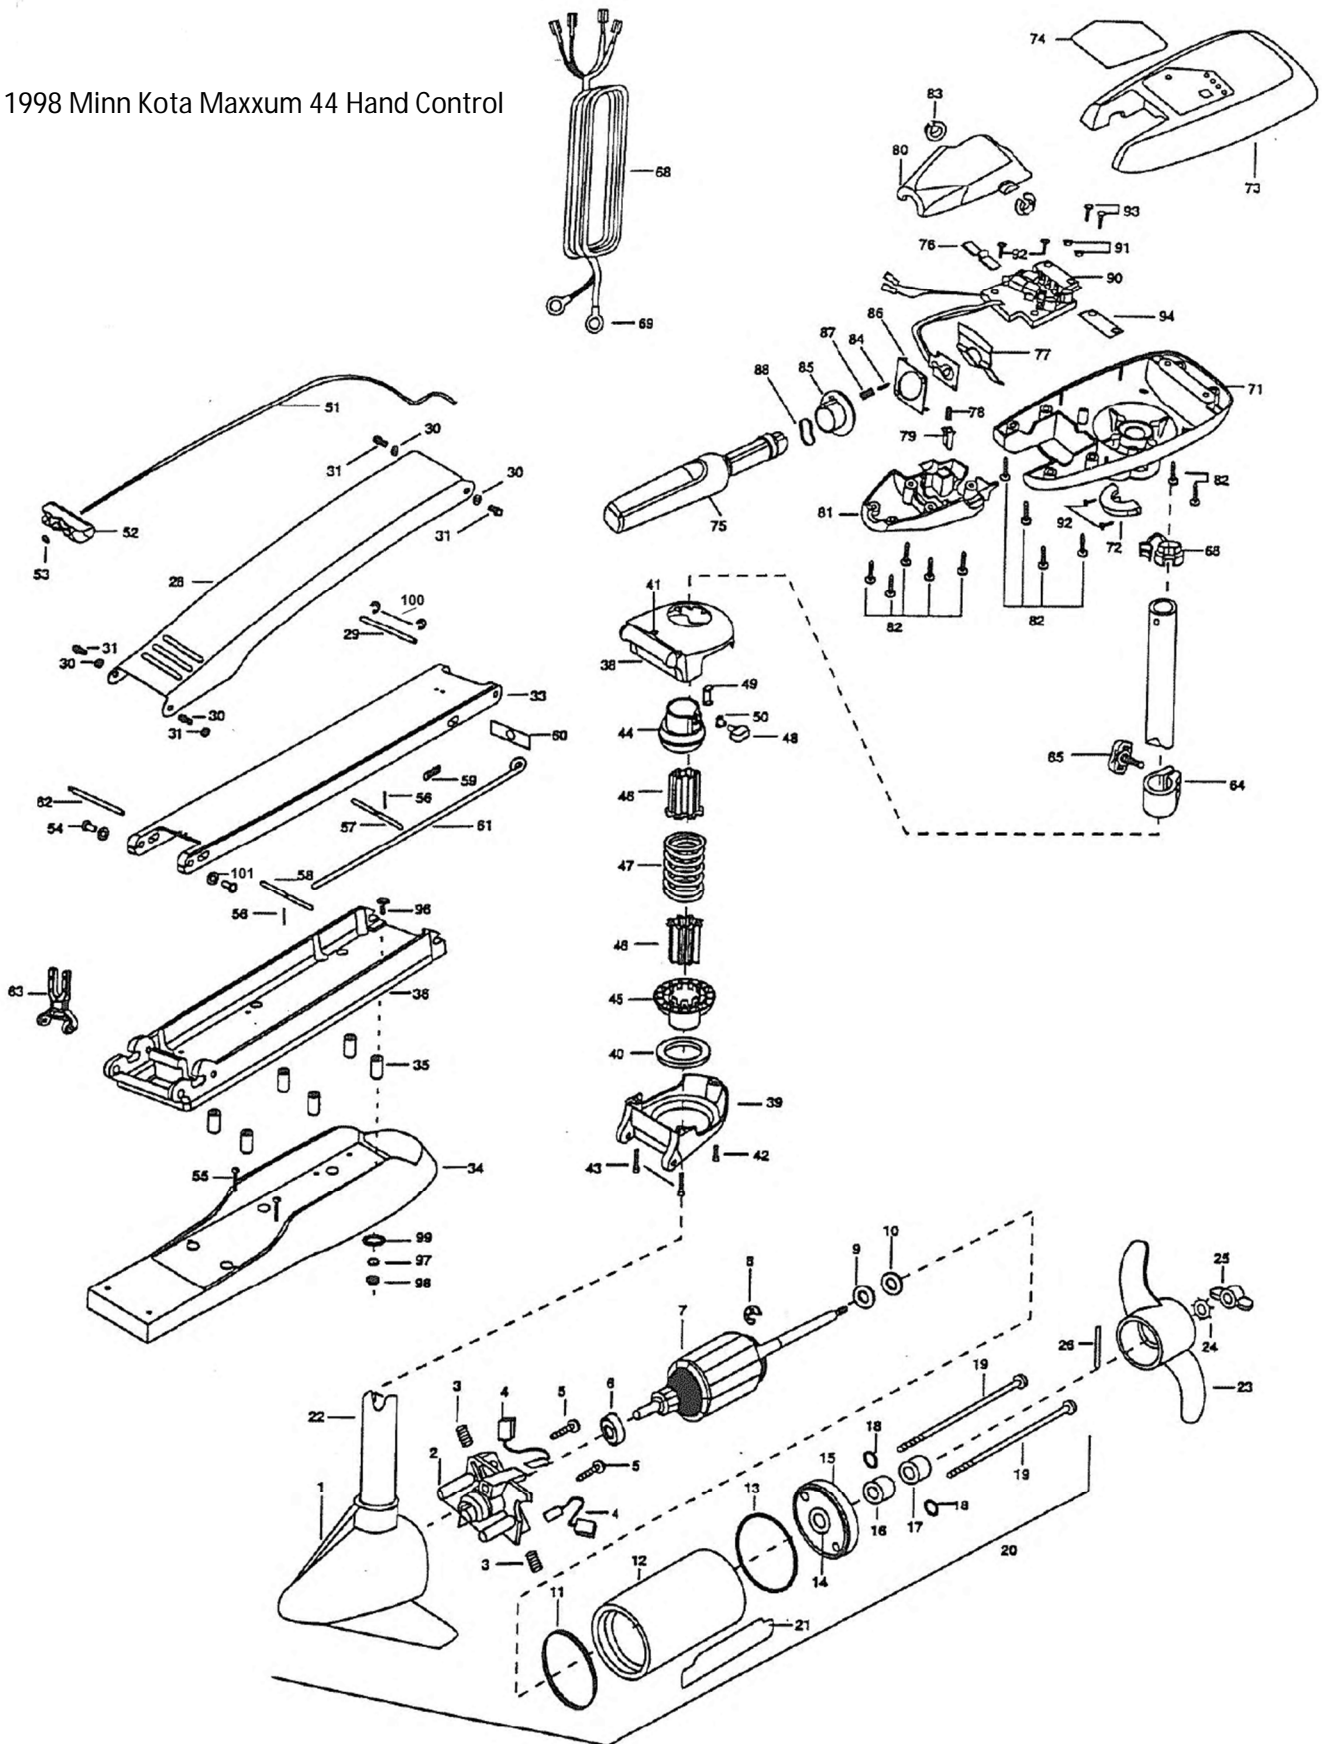

1998 Minn Kota Maxxum 44 Hand Control

Wiring Diagram

Diagram # Product Info

- | | |
|----|---|
| 1 | <u>HSG BRUSH END - 421-065</u> |
| 2 | <u>BRUSH PLATE WITH HOLDER - 738-036</u> |
| 3 | <u>SPRING - TORSION - 975-040</u> |
| 4 | <u>BRUSH ASSY 3.625" - 188-036</u> |
| 5 | <u>SCREW - 830-007</u> |
| 6 | <u>BEARING - BALL - 140-010</u> |
| 7 | <u>ARMATURE 12V - 92-100-095</u> |
| 8 | <u>RETAINING RING - 788-015</u> |
| 9 | <u>WASHER - STEEL THRUST - 990-067</u> |
| 10 | <u>WASHER - NYLATRON - 990-070</u> |
| 11 | <u>GASKET - 337-036</u> |
| 12 | <u>CENTER HOUSING ASSY - 92-200-101</u> |
| 13 | <u>O-RING - 701-081</u> |
| 14 | <u>BEARING - FLANGE - 144-049</u> |
| 15 | <u>PLAIN END HOUSING ASSY - 92-400-101</u> |
| 16 | <u>SEAL - 880-003</u> |
| 17 | <u>SEAL WITH SHIELD - 880-006</u> |
| 18 | <u>O-RING - 701-008</u> |
| 19 | <u>THRU BOLT 10-32 X 8.83 - 830-042</u> |
| 20 | <u>MTR ASY 12V 3.6 VS w/PROP KIT - 2887090</u> |
| 21 | <u>Minn Kota Trolling Motor Part Not Available</u> |
| 22 | <u>TUBE COMPOSITE 42"(43.75") - 2032058</u> |
| 23 | <u>Minn Kota Weedless Wedge Propeller 2091150 / MKP-7 / 1378122 / 1865006</u> |
| 24 | <u>LOCKWASHER-PROP (MEDIUM) 2051700</u> |
| 25 | <u>NUT-PROP (MEDIUM) - 2053100</u> |
| 26 | <u>PIN-DRIVE (95-4HP'S) (SS) - 2092600</u> |
| 27 | <u>Minn Kota Trolling Motor Part Not Available</u> |
| 28 | <u>ARM-UPPER STD, FW, TX - 2264241</u> |