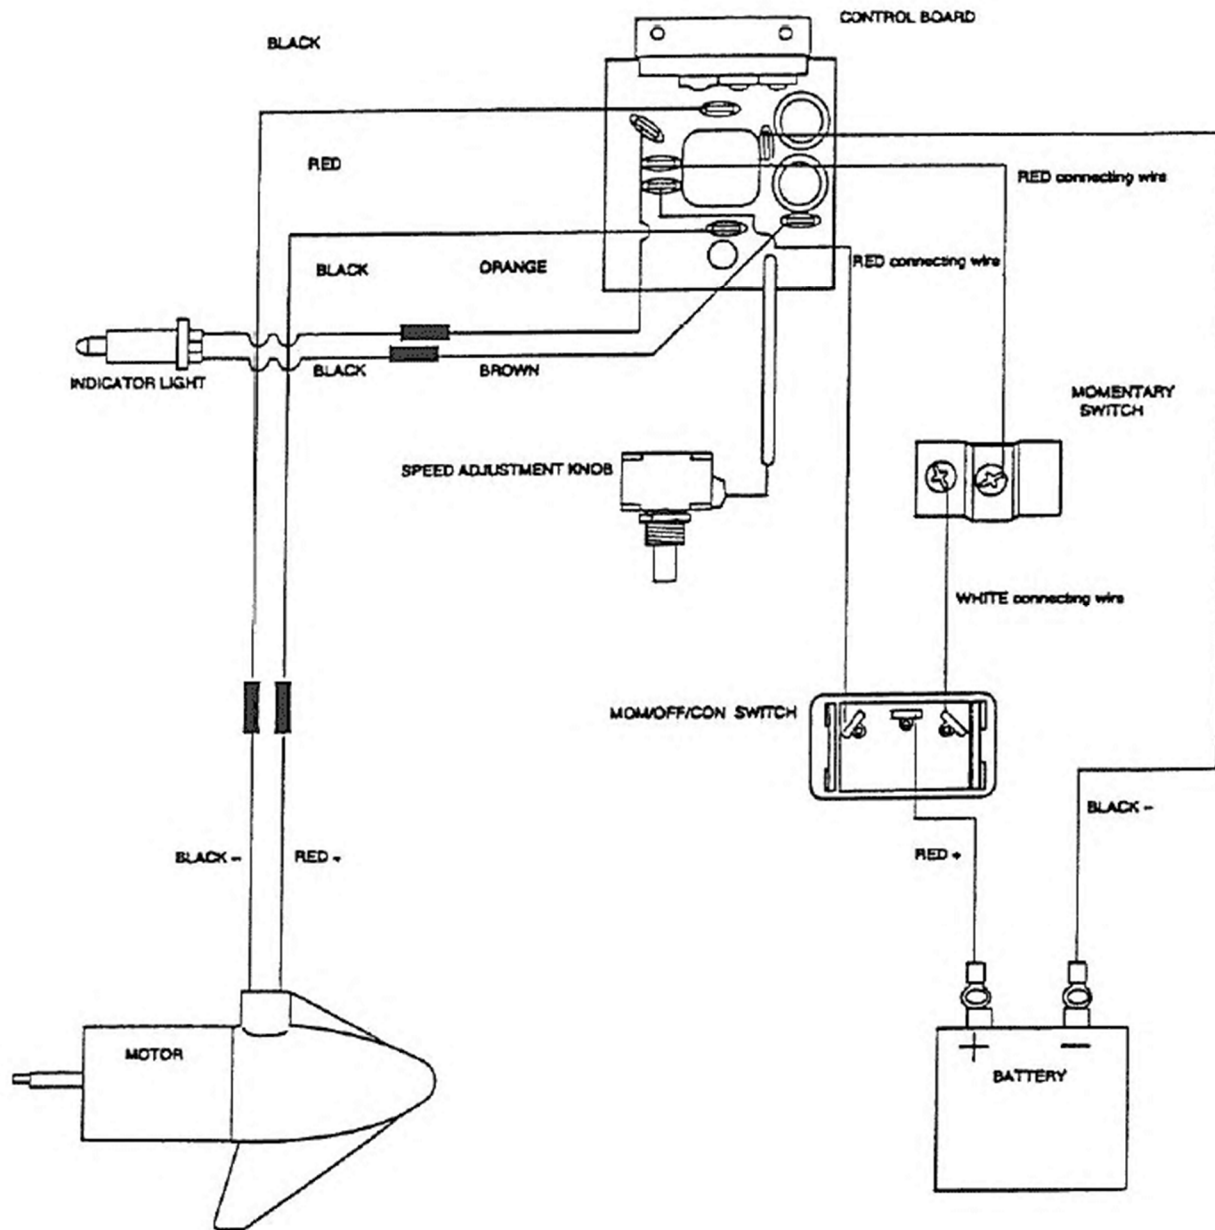

1998 Minn Kota Maxxum 44 Hand Control

Wiring Diagram

Diagram # Product Info

- | | |
|----|---|
| 1 | <u>HSG BRUSH END - 421-065</u> |
| 2 | <u>BRUSH PLATE WITH HOLDER - 738-036</u> |
| 3 | <u>SPRING - TORSION - 975-040</u> |
| 4 | <u>BRUSH ASSY 3.625" - 188-036</u> |
| 5 | <u>SCREW - 830-007</u> |
| 6 | <u>BEARING - BALL - 140-010</u> |
| 7 | <u>ARMATURE 12V - 92-100-095</u> |
| 8 | <u>RETAINING RING - 788-015</u> |
| 9 | <u>WASHER - STEEL THRUST - 990-067</u> |
| 10 | <u>WASHER - NYLATRON - 990-070</u> |
| 11 | <u>GASKET - 337-036</u> |
| 12 | <u>CENTER HOUSING ASSY - 92-200-101</u> |
| 13 | <u>O-RING - 701-081</u> |
| 14 | <u>BEARING - FLANGE - 144-049</u> |
| 15 | <u>PLAIN END HOUSING ASSY - 92-400-101</u> |
| 16 | <u>SEAL - 880-003</u> |
| 17 | <u>SEAL WITH SHIELD - 880-006</u> |
| 18 | <u>O-RING - 701-008</u> |
| 19 | <u>THRU BOLT 10-32 X 8.83 - 830-042</u> |
| 20 | <u>MTR ASY 12V 3.6 VS w/PROP KIT - 2887090</u> |
| 21 | <u>Minn Kota Trolling Motor Part Not Available</u> |
| 22 | <u>TUBE COMPOSITE 42"(43.75") - 2032058</u> |
| 23 | <u>Minn Kota Weedless Wedge Propeller 2091150 / MKP-7 / 1378122 / 1865006</u> |
| 24 | <u>LOCKWASHER-PROP (MEDIUM) 2051700</u> |
| 25 | <u>NUT-PROP (MEDIUM) - 2053100</u> |
| 26 | <u>PIN-DRIVE (95-4HP'S) (SS) - 2092600</u> |
| 27 | <u>Minn Kota Trolling Motor Part Not Available</u> |
| 28 | <u>ARM-UPPER STD, FW, TX - 2264241</u> |